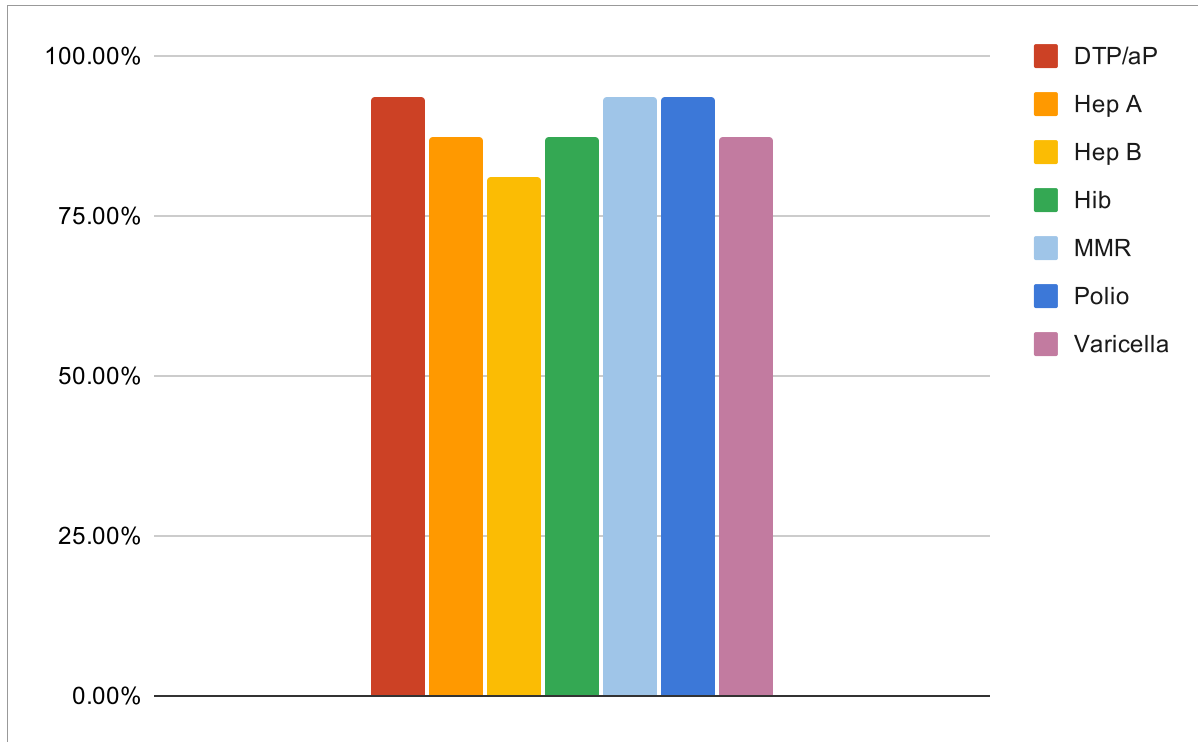

The Treehouse Nursery and Preschool's
2020-2021 Immunization Data as of: 02/04/21

Total Students Enrolled: 16